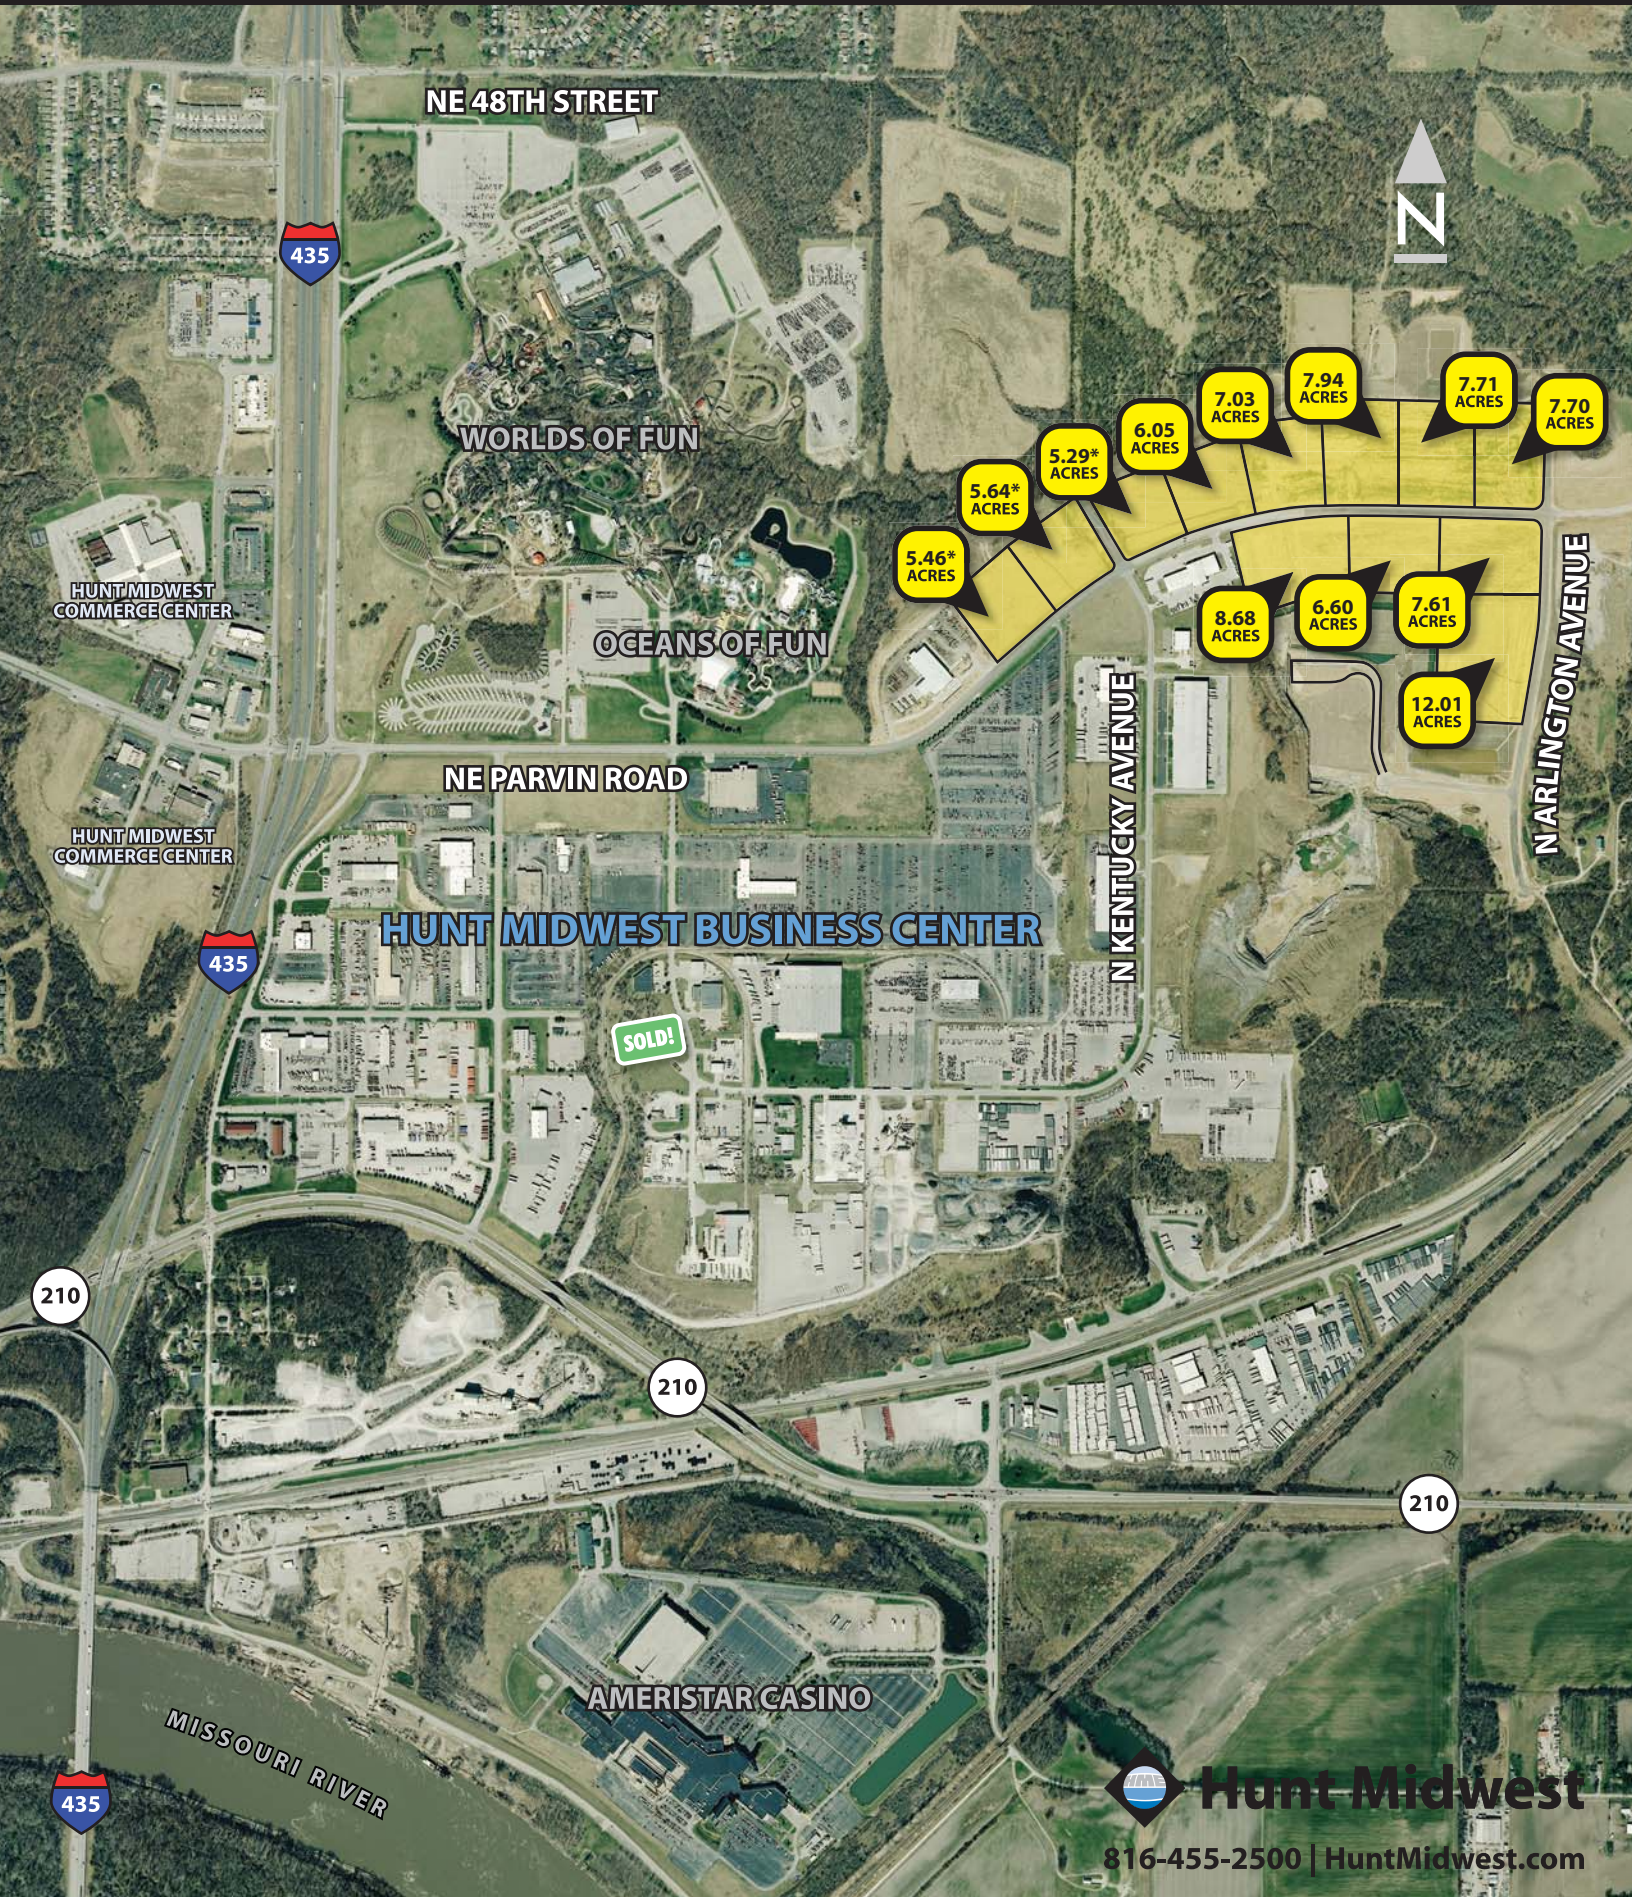

# INDUSTRIAL SITES | HUNT MIDWEST BUSINESS CENTER

I-435 & NE PARVIN ROAD | KANSAS CITY, MO

NE 48TH STREET

WORLDS OF FUN

OCEANS OF FUN

HUNT MIDWEST COMMERCE CENTER

HUNT MIDWEST COMMERCE CENTER

NE PARVIN ROAD

HUNT MIDWEST BUSINESS CENTER

SOLD!

N KENTUCKY AVENUE

N ARLINGTON AVENUE

- 5.46\* ACRES
- 5.64\* ACRES
- 5.29\* ACRES
- 6.05 ACRES
- 7.03 ACRES
- 7.94 ACRES
- 7.71 ACRES
- 7.70 ACRES
- 8.68 ACRES
- 6.60 ACRES
- 7.61 ACRES
- 12.01 ACRES

210

210

210

MISSOURI RIVER

AMERISTAR CASINO

Hunt Midwest

816-455-2500 | HuntMidwest.com